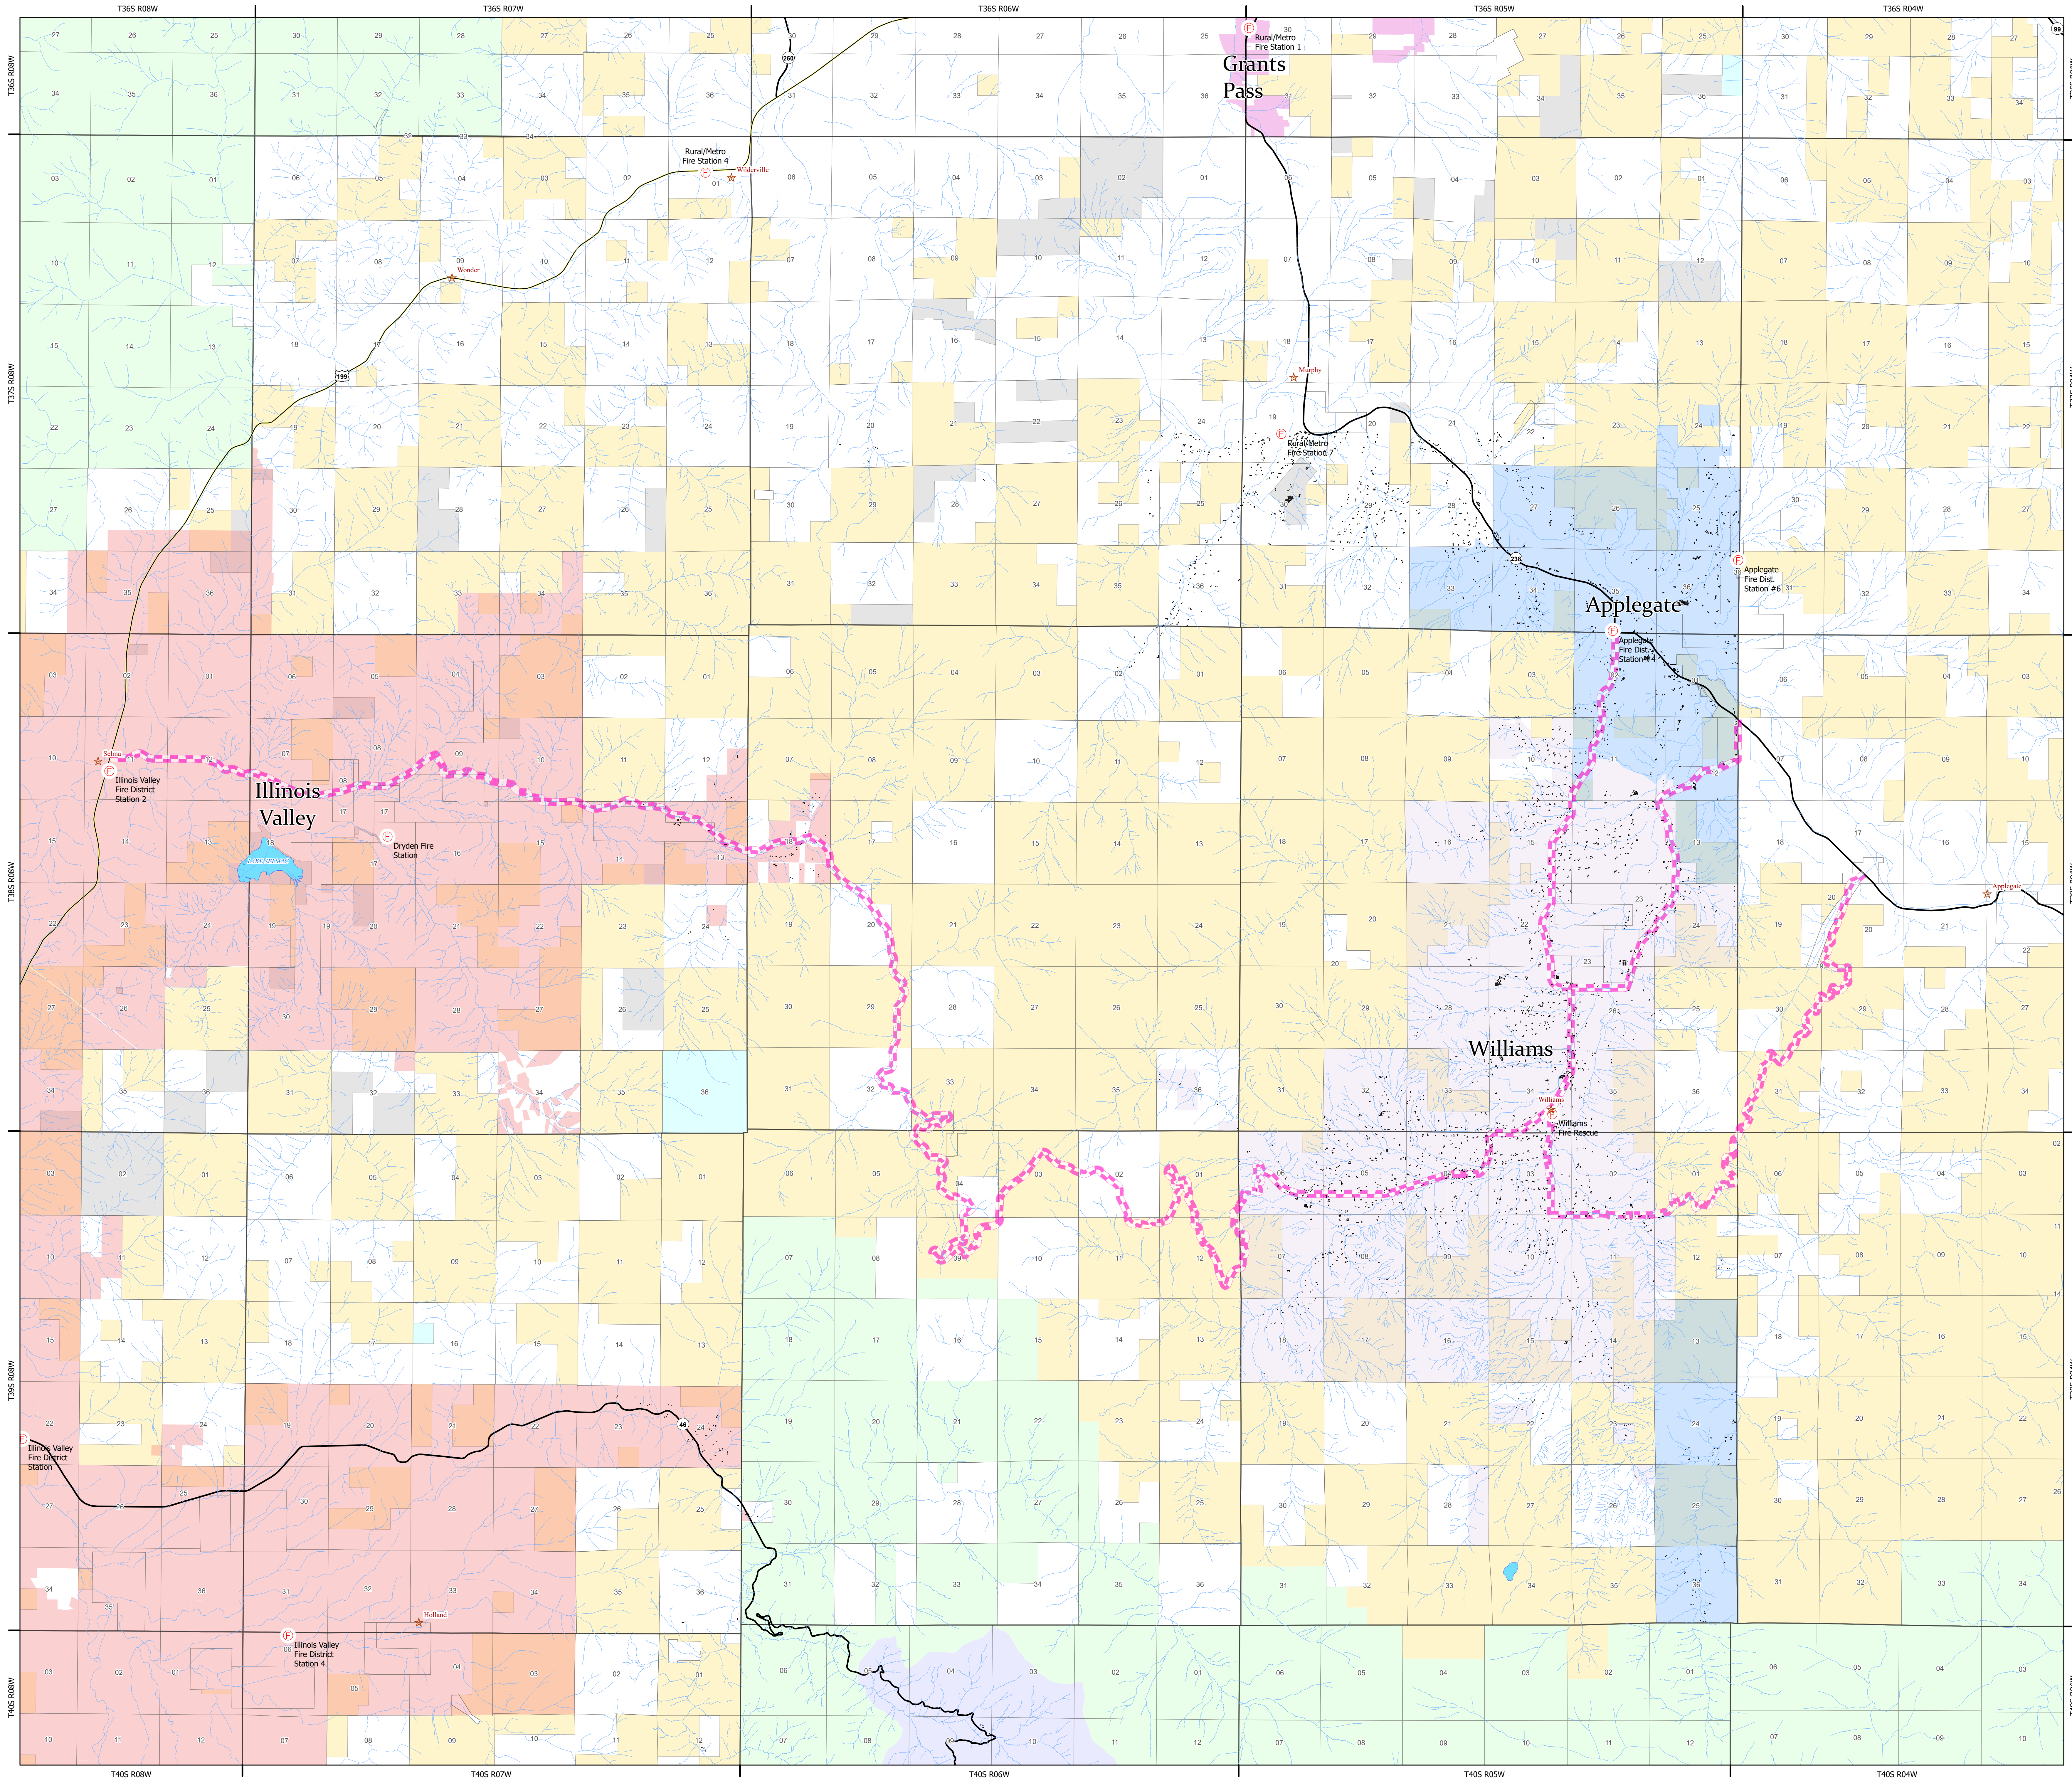

# Williams Fire Department Evacuation Routes - Josephine Co, OR

## Legend

- ★ Cities point
- Evacuation Routes
- Buildings
- ⊕ Fire Stations
- Hydrology
  - Stream
  - Waterbody
- Transportation
  - US Highway
  - State Highway
- Fire Districts
  - Applegate
  - Grants Pass
  - Illinois Valley
  - Williams
- Ownership
  - Bureau of Land Management
  - U.S. Forest Service
  - National Park Service
  - Local Government
  - State
  - Private Lands