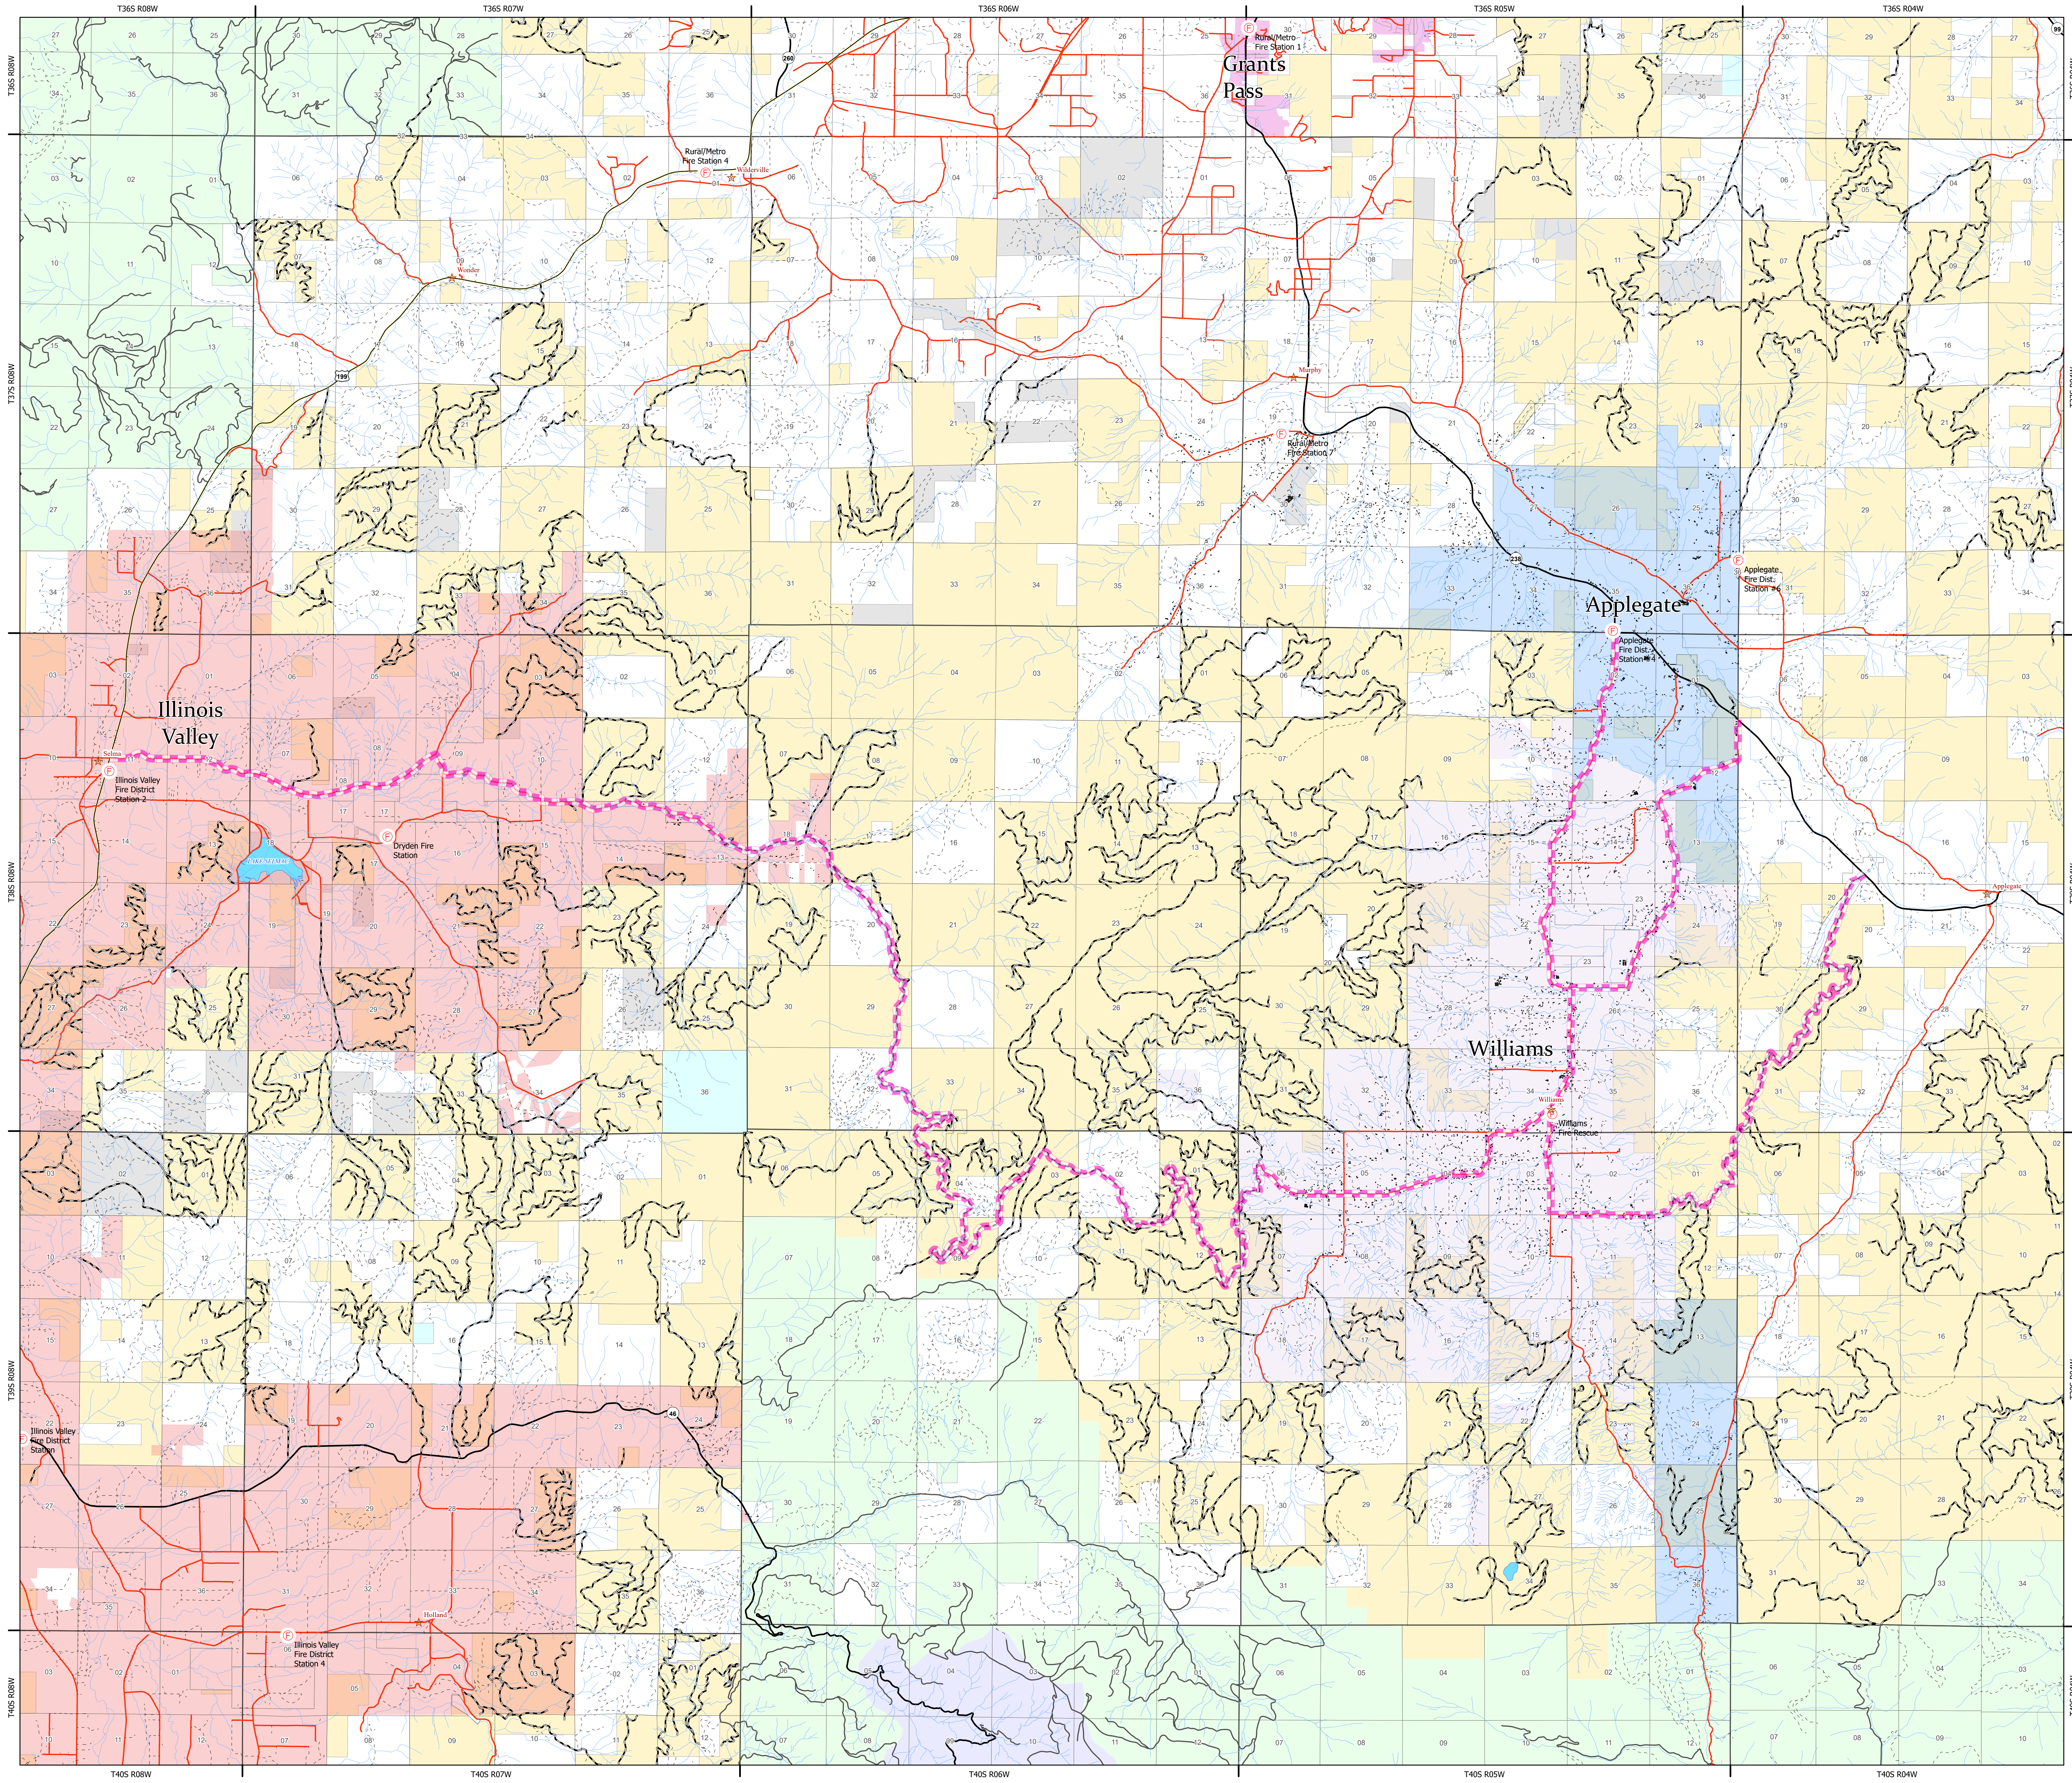

# Williams Fire Department Evacuation Routes - Josephine Co, OR

## Legend

- ★ Cities point
- Evacuation Routes
- Buildings
- ⊙ Fire Stations
- Hydrology
- Stream
- Waterbody
- Transportation
- US Highway
- State Highway
- Bureau of Land Management
- County route
- Forest Service
- Municipal route
- Private road
- Fire Districts
- Applegate
- Grants Pass
- Illinois Valley
- Williams
- Ownership
- Bureau of Land Management
- U.S. Forest Service
- National Park Service
- Local Government
- State
- Private Lands